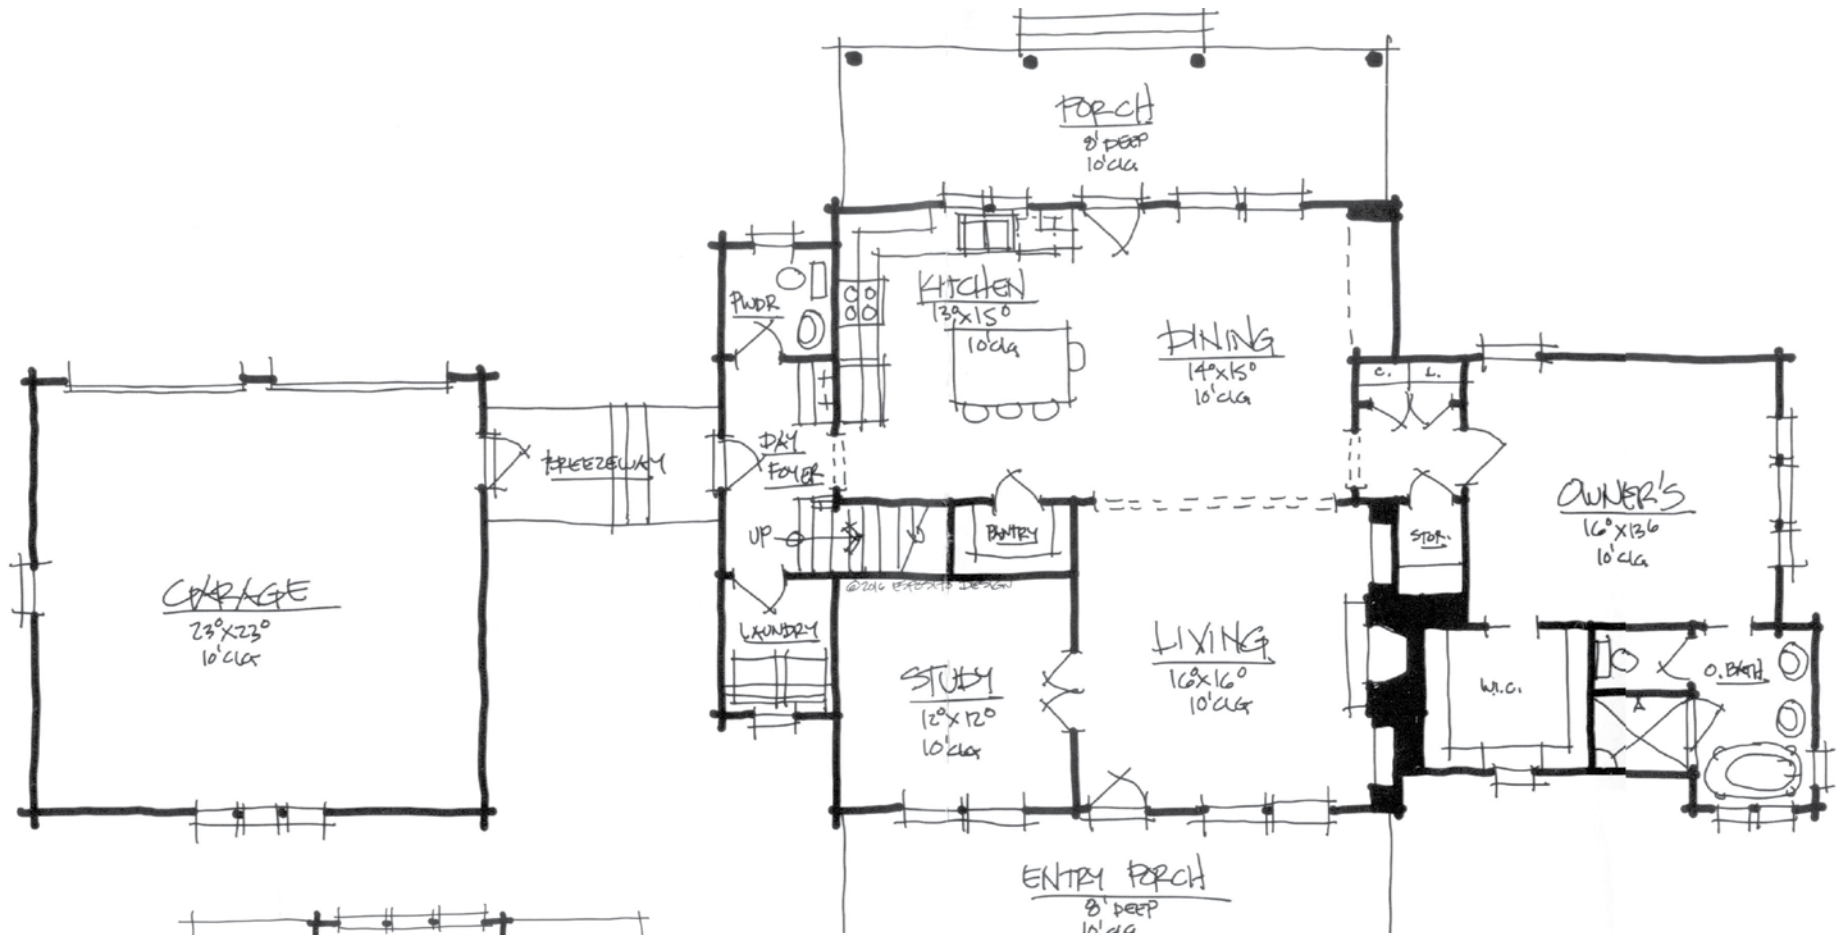

The Truman

NORTH ELEVATION

± 1/8"
1-7-16

TREVETT

HOMES, LLC

2,215 SF • 3BR/2.5BA

FIRST FLOOR

SECOND FLOOR