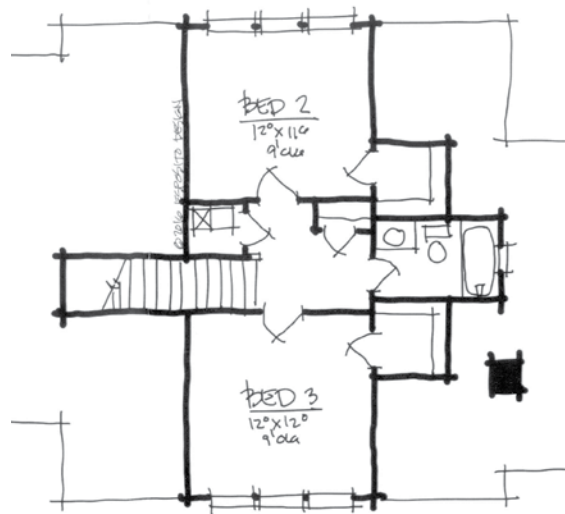

The Truman

NORTH ELEVATION

± 1/8"
1-7-16

TREVETT

HOMES, LLC

2,215 SF • 3BR/2.5BA

FIRST FLOOR

SECOND FLOOR