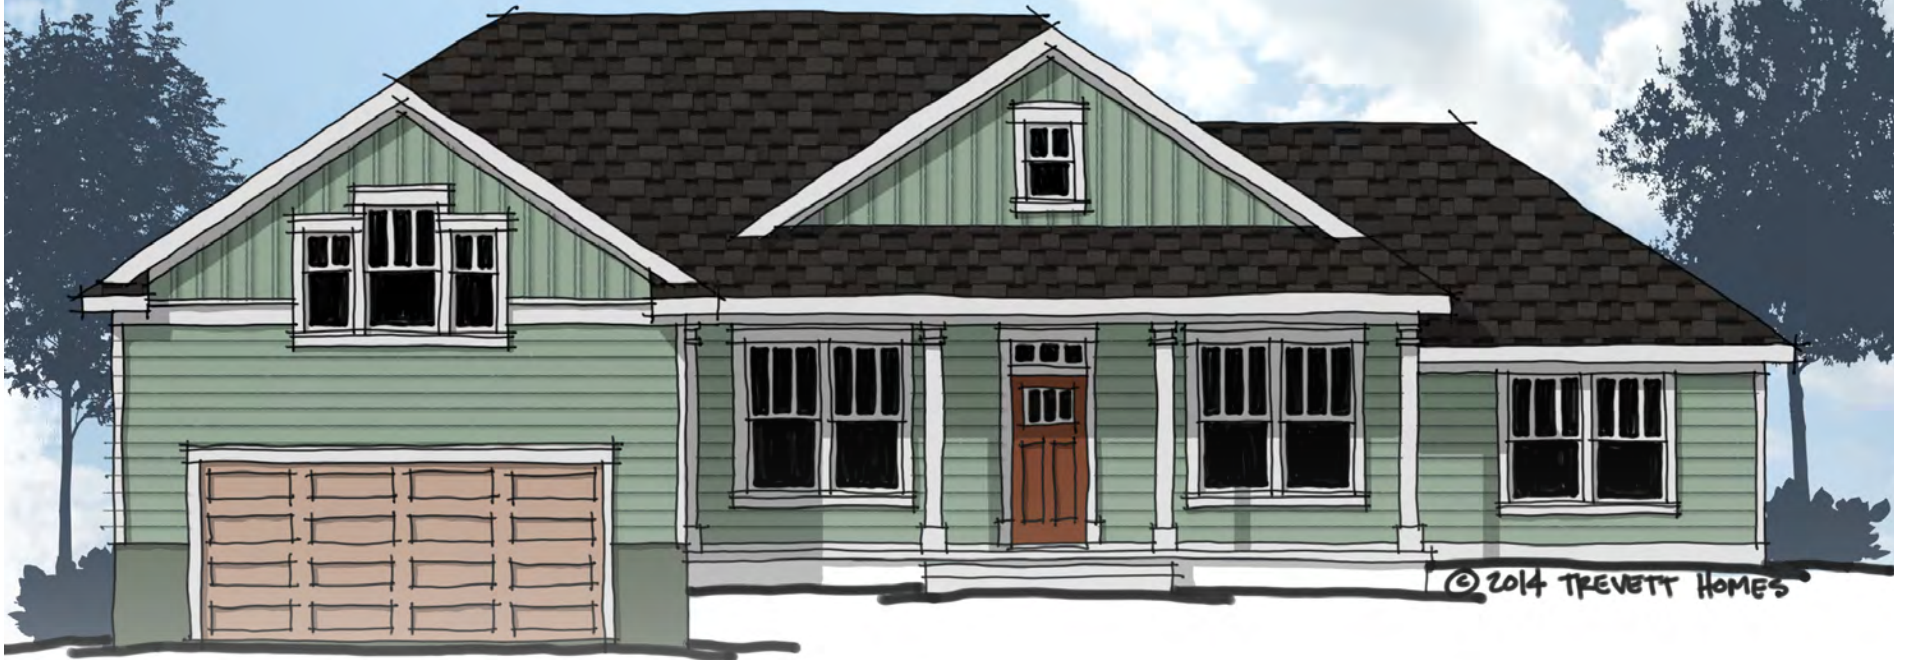

The Hamilton

TREVETT

H O M E S, LLC

2,277 SF • 4BR/3BA

CGC 022021  EQUAL HOUSING OPPORTUNITY

AREAS	
LEVEL ONE A/G:	1969 ♂
LEVEL TWO A/G:	308 ♂
GARAGE:	481 ♂
PORCHES:	293 ♂

LEVEL TWO FLOOR PLAN

LEVEL ONE FLOOR PLAN