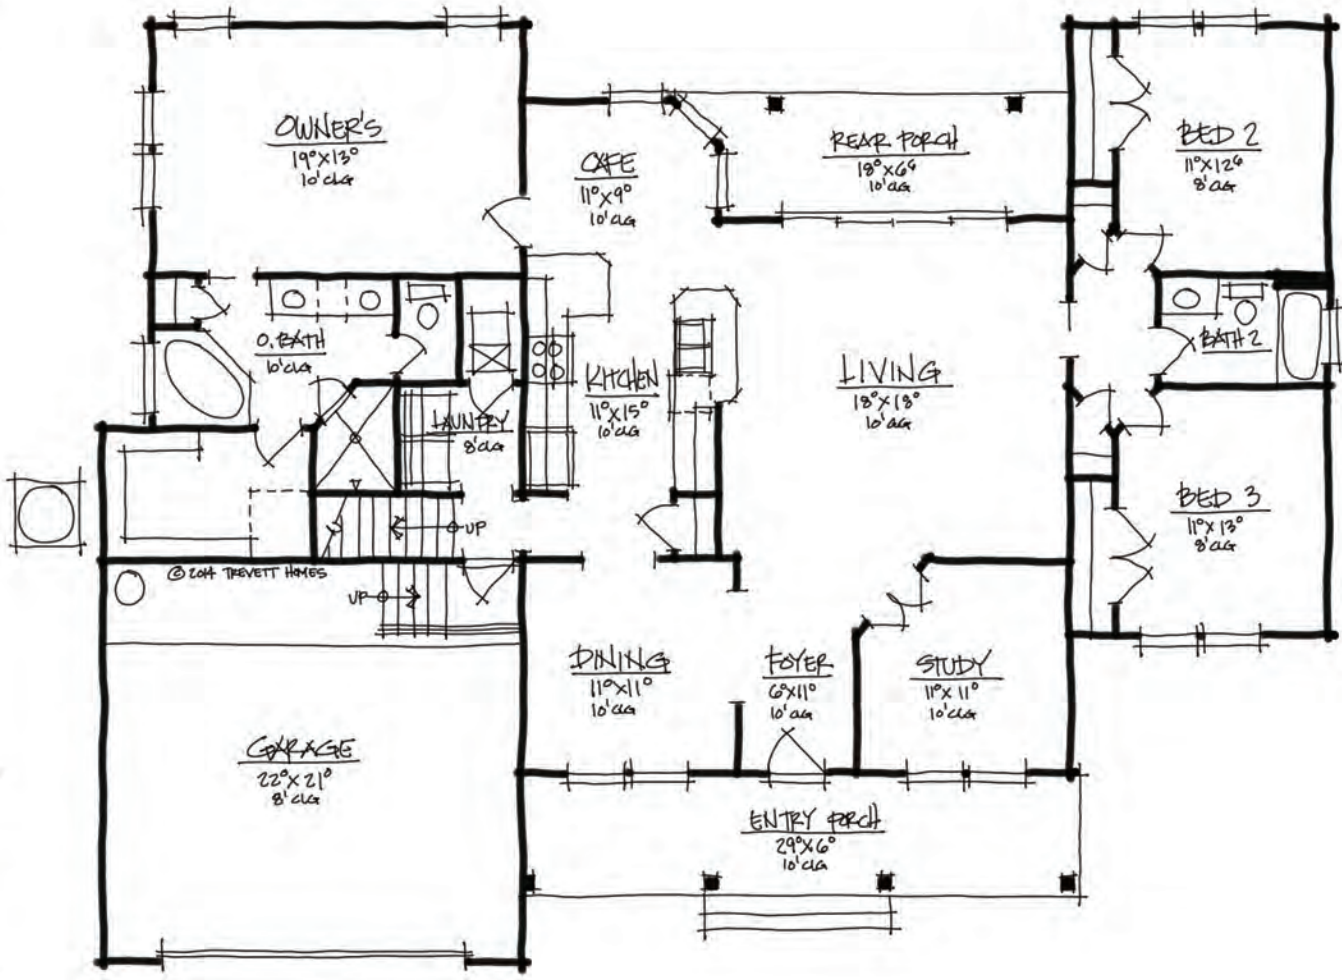

The Hamilton

TREVETT

H O M E S, LLC

2,277 SF • 4BR/3BA

CGC 022021  EQUAL HOUSING OPPORTUNITY

AREAS	
LEVEL ONE A/G:	1969 ♂
LEVEL TWO A/G:	308 ♂
GARAGE:	481 ♂
PORCHES:	293 ♂

LEVEL TWO FLOOR PLAN

LEVEL ONE FLOOR PLAN