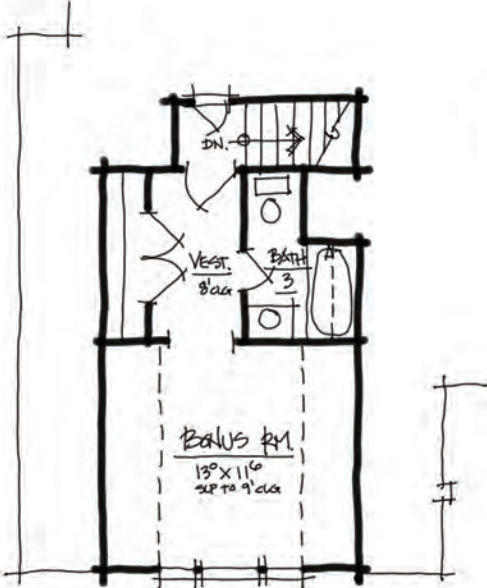

The Hamilton

TREVETT

H O M E S, LLC

2,277 SF • 4BR/3BA

CGC 022021  EQUAL HOUSING OPPORTUNITY

AREAS	
LEVEL ONE A/G:	1969 ♂
LEVEL TWO A/G:	308 ♂
GARAGE:	481 ♂
PORCHES:	293 ♂

LEVEL TWO FLOOR PLAN

LEVEL ONE FLOOR PLAN