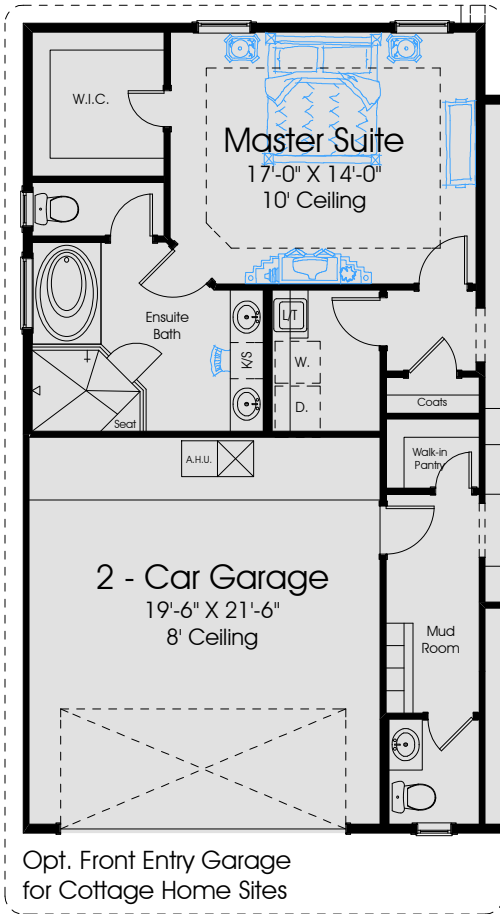

Opt. Front Entry Garage for Cottage Home Sites