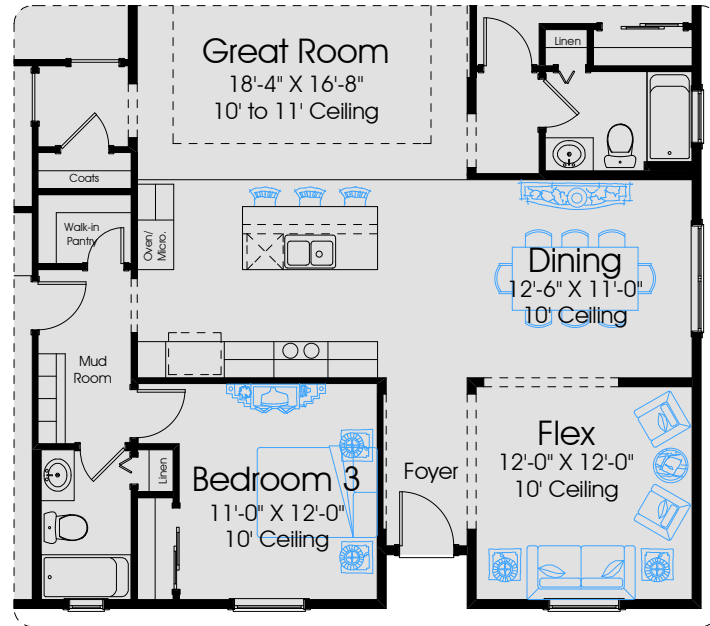

2042 Seabrook

Opt. Dining and Flex Areas with Alternate Bedroom 3 Location and Full Bath - Front Entry Garage only