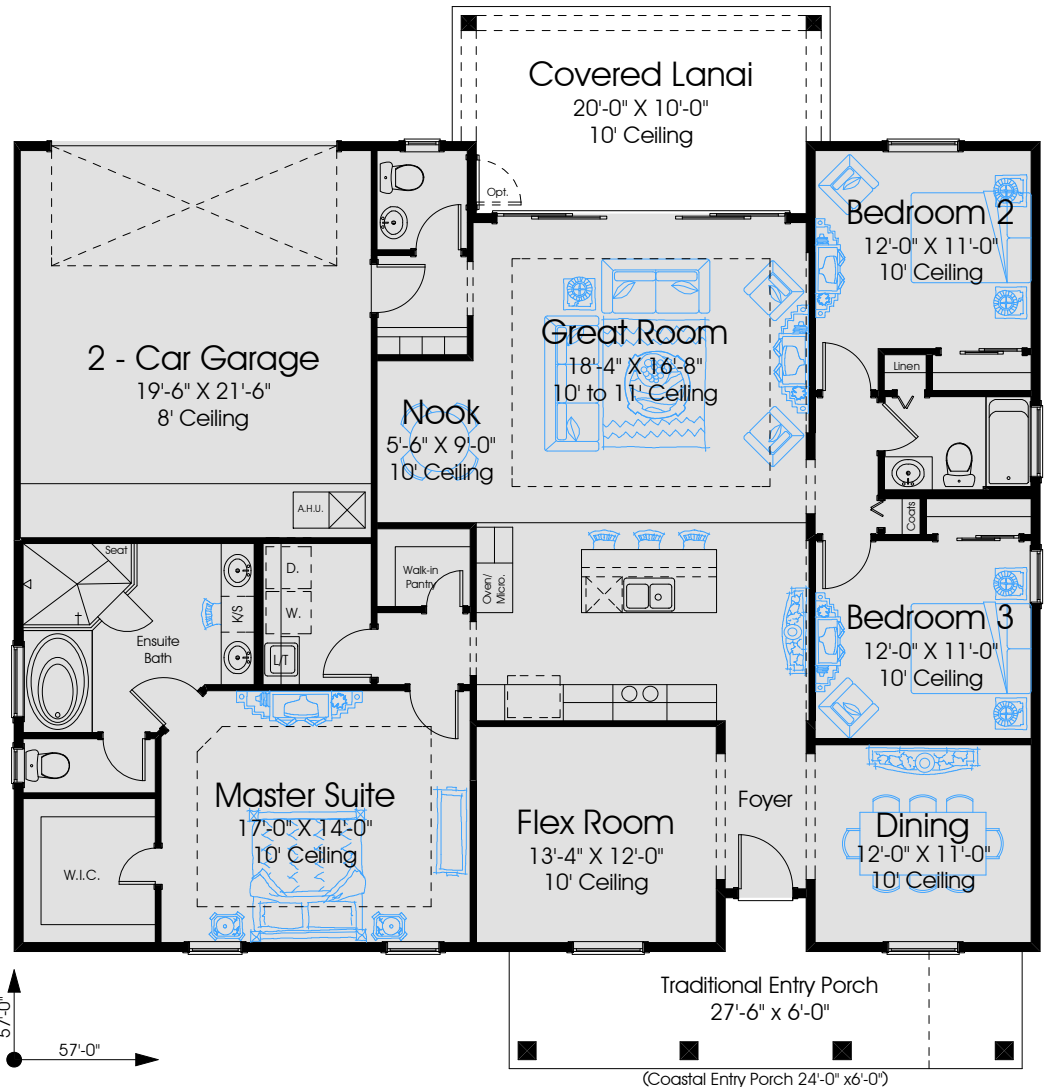

Traditional Entry Porch
27'-6" x 6'-0"
(Coastal Entry Porch 24'-0" x 6'-0")