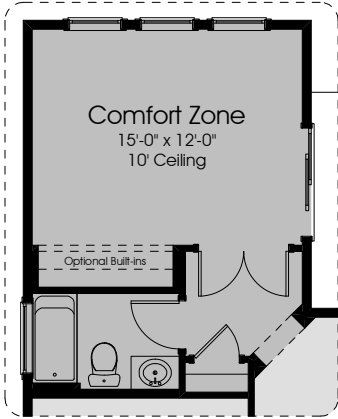

Opt. Comfort Zone
+42 Sq. Ft.
(Covered Lanai is 16'-0" x 12'-0")