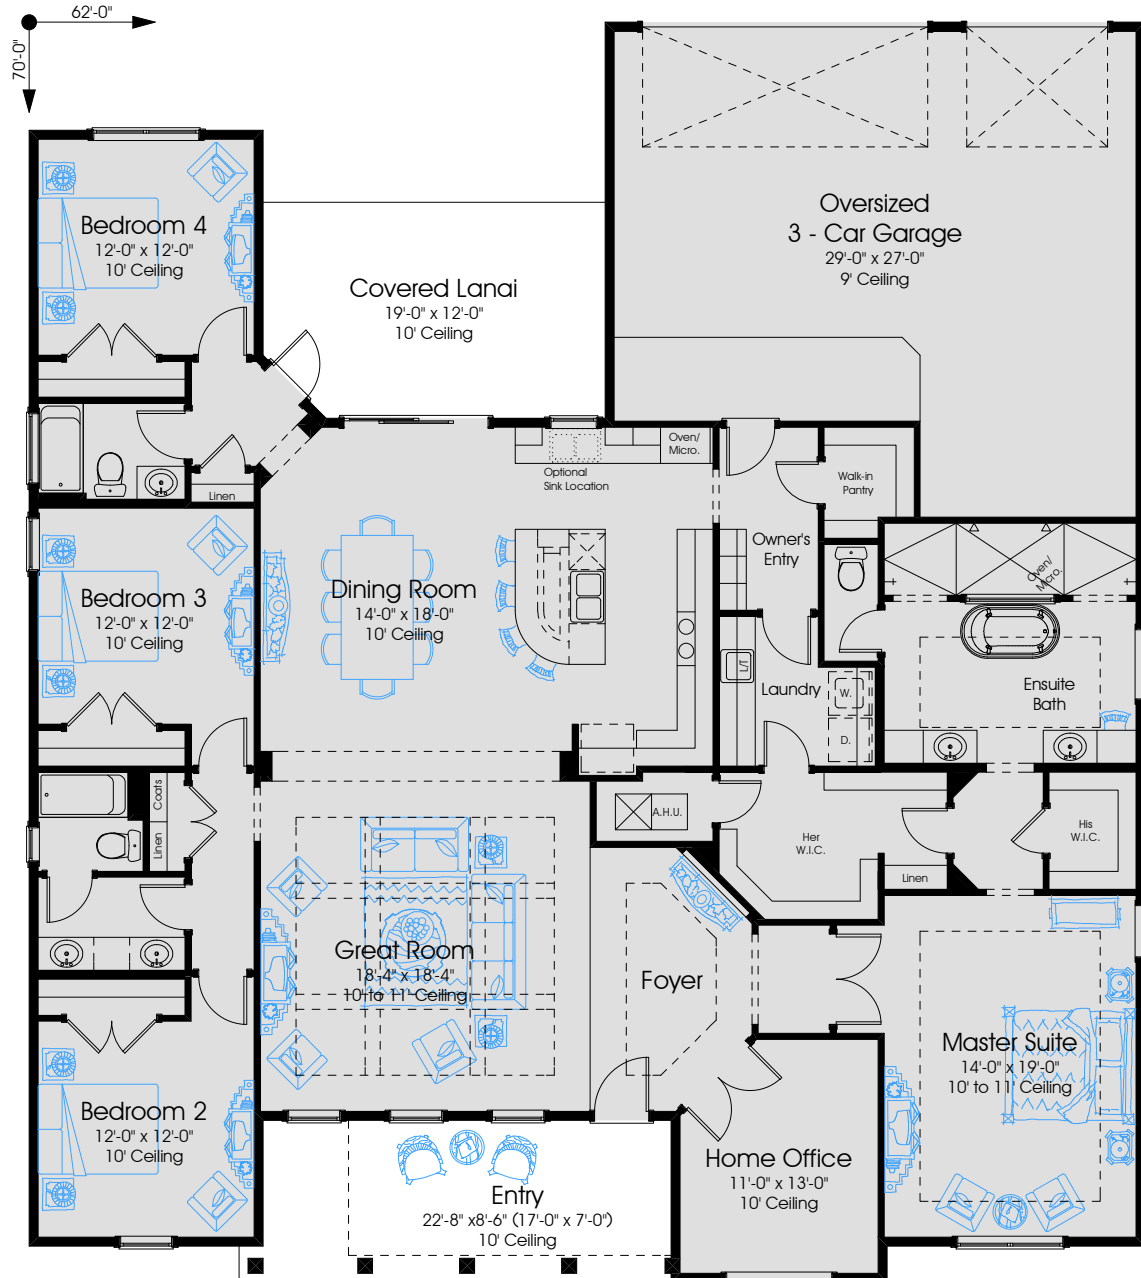

Carriage Collection

2860 Sagamore