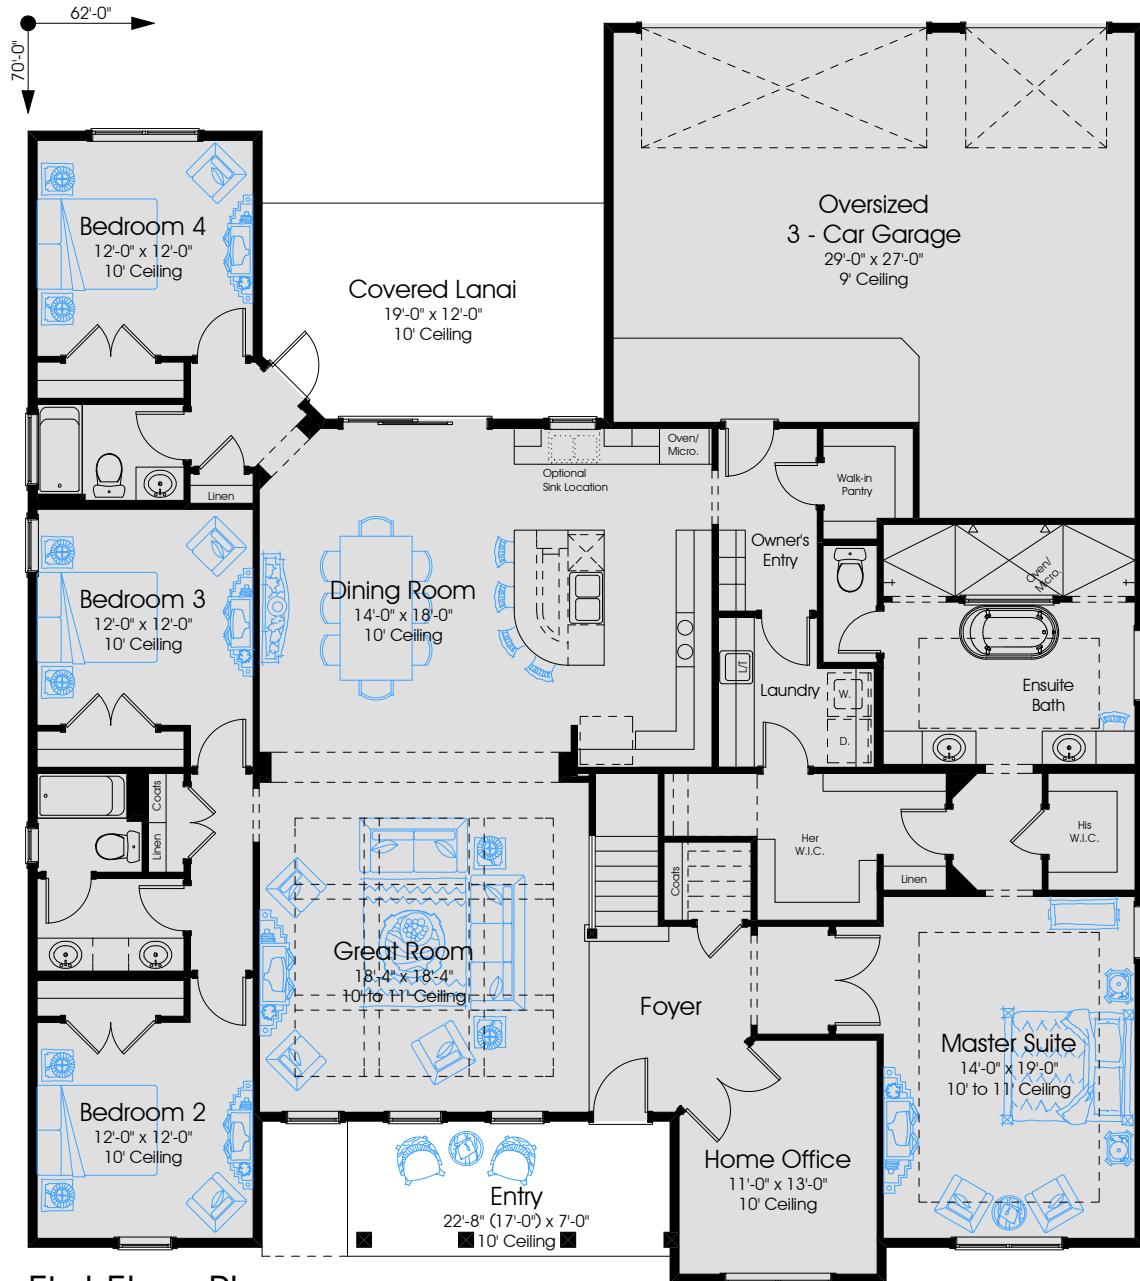

Second Floor Plan

First Floor Plan

Royal Sagamore

3339