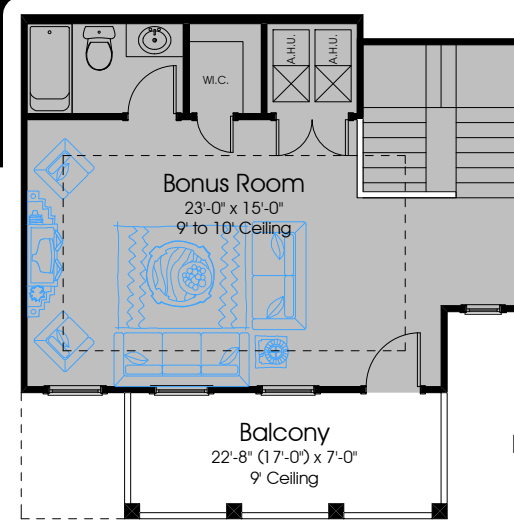

Bonus Room and Bath +479 Sq. Ft.