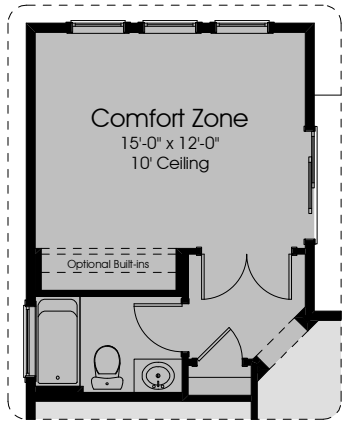

Opt. Comfort Zone +42 Sq. Ft. (Covered Lanai is 16'-0" x 12'-0")